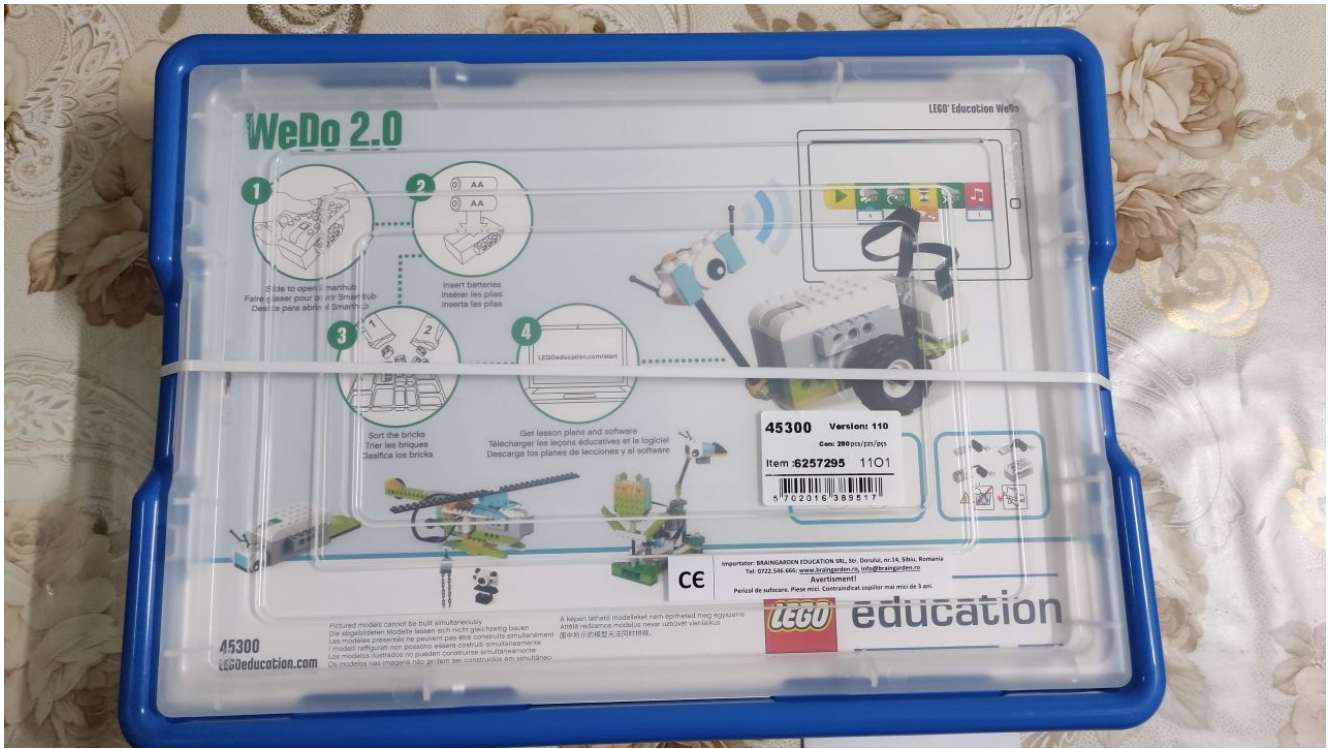

LEGO education

45025 | 234 pcs/Stck/pz/
2-5 | pzs/db/det/件

**Coding
Express**

LEGO education

Tech Machines

Ages/edades
3-6

education™

Creative LEGO®
DUPLO® Brick Set